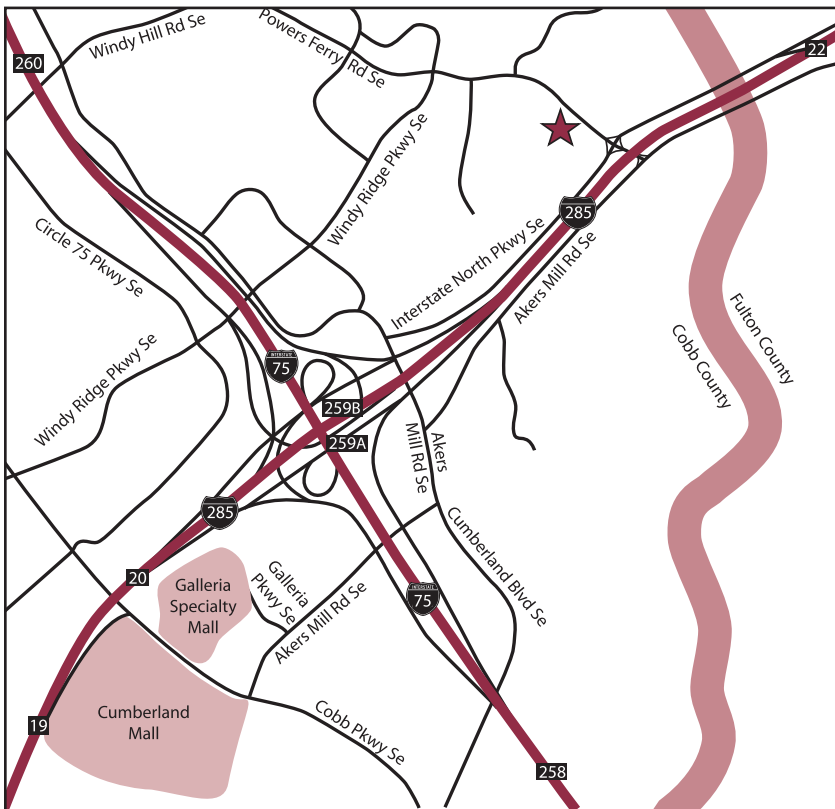

# Central Michigan University's Metro Atlanta Center

Shadowood Office Park  
2120 Powers Ferry Road SE  
Suite 200  
Atlanta, GA 30339

Central Michigan University's Atlanta Metro Center is a state-of-the-art facility with large classrooms, computer labs, student lounge and resource center. Stop by and see what CMU has to offer!

### From the North:

Take I-75 South towards Atlanta. Take EXIT 260 (Windy Hill Road/Smyrna) and turn left at the light onto Windy Hill Road. At the 4th light turn right onto Powers Ferry Road. Follow Powers Ferry Road and turn right at the 4th light into the Shadowood Office Park. Follow the road and park in the parking deck. Building 2120 is adjacent to the parking deck. Take the elevator to the 2nd floor.

### From the South:

Take I-75 North towards Marietta/Chattanooga. Take EXIT 258 (Cumberland Boulevard). Make a right at the light onto Cumberland Boulevard. Make a right at the 4th light onto Interstate Parkway, which runs parallel to I-285. Make a left onto Powers Ferry Road and a left at the 1st light into Shadowood Office Park. Continue straight and park in the parking deck. Building 2120 is adjacent to the parking deck. Take the elevator to the 2nd floor.

### From the West:

Take I-285 East towards Augusta. Take EXIT 19 (US 41/Cobb Parkway). Turn left at the light onto Cobb Parkway. At the second light, turn right onto Circle 75. Follow Circle 75 to Windy Ridge Parkway. Make a right turn onto Windy Ridge Parkway. At the 4th light turn right onto Powers Ferry Road. Turn right at the 2nd light into the Shadowood Office Park. Follow the road straight and park in the parking deck. Building 2120 is adjacent to the parking deck. Take the elevator to the 2nd floor.